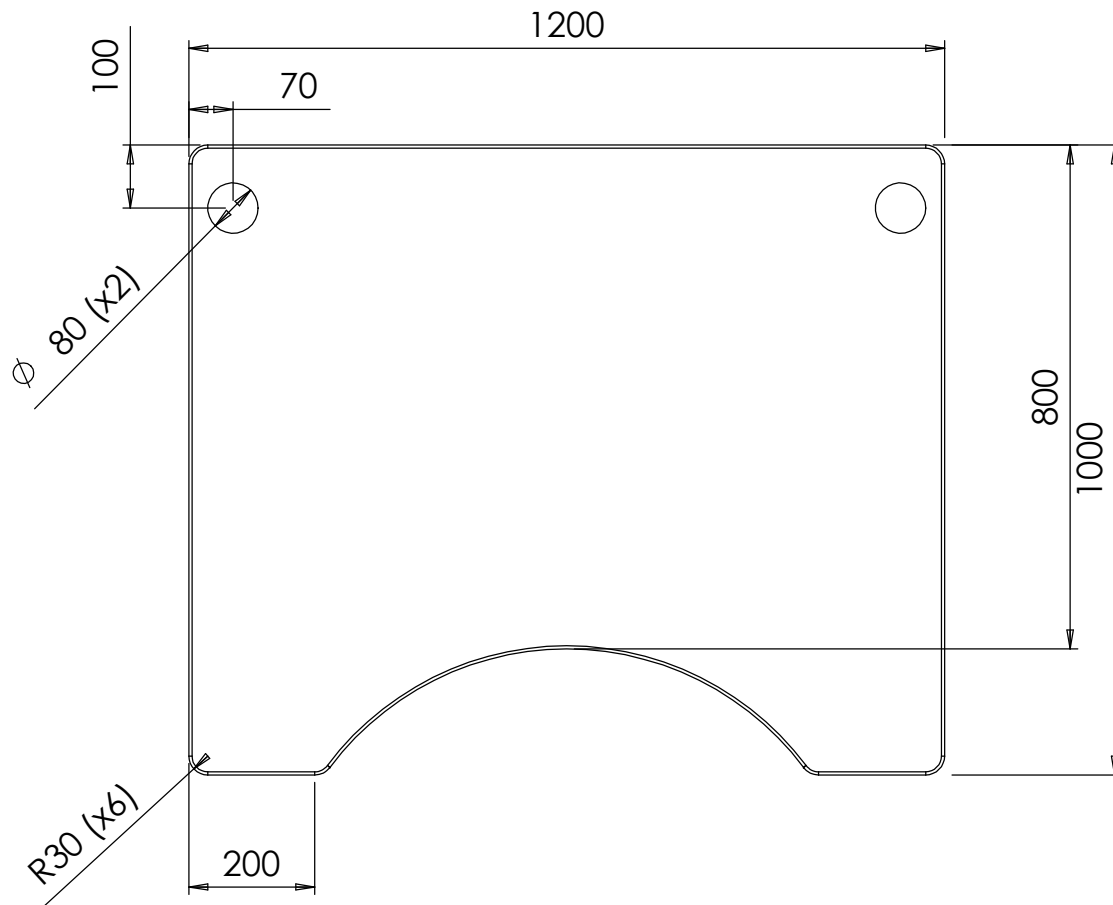

A

A

Cablevent, black (x2)
302700

UNLESS OTHERWISE SPECIFIED
DIMENSIONS ARE IN MM
TOLERANCES ARE:

--
--

MATERIAL MDF +
veneer

FINISH Lacquered

DO NOT SCALE DRAWING

MATERIAL SPECIFICATION:

--

PROCES SPECIFICATION:

--

--

DRAWN GL CHECKED JO DATE 100602

ConSet A/S Nygade 63
6900 Skjern
Denmark

Tabletop, center, 1200mm